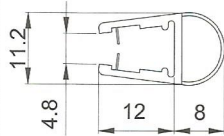

BOX DOCCIA - BOX DUCHA SHOWER BOXES - DUSCHKABINEN

8PT8-10
2200mm

8PT1-10
2500mm

8PT8-20
2200mm

8PT1-20
2500mm

8PT8-25
2200mm

8PT8-26
2200mm