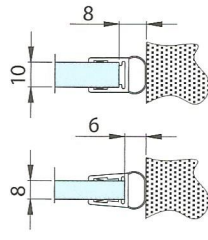

BOX DOCCIA - BOX DUCHA SHOWER BOXES - DUSCHKABINEN

8PT8-10
2200mm

8PT1-10
2500mm

8PT8-20
2200mm

8PT1-20
2500mm

8PT8-25
2200mm

8PT8-26
2200mm