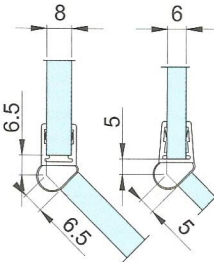

BOX DOCCIA - BOX DUCHA SHOWER BOXES - DUSCHKABINEN

8PT8-10
2200mm

8PT1-10
2500mm

8PT8-20
2200mm

8PT1-20
2500mm

8PT8-25
2200mm

8PT8-26
2200mm