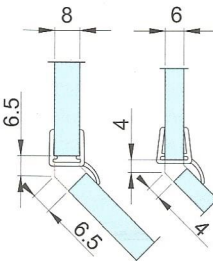

BOX DOCCIA - BOX DUCHA SHOWER BOXES - DUSCHKABINEN

8PT8-10
2200mm

8PT1-10
2500mm

8PT8-20
2200mm

8PT1-20
2500mm

8PT8-25
2200mm

8PT8-26
2200mm