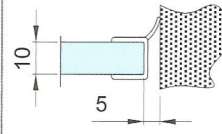

BOX DOCCIA - BOX DUCHA SHOWER BOXES - DUSCHKABINEN

8PT8-10
2200mm

8PT1-10
2500mm

8PT8-20
2200mm

8PT1-20
2500mm

8PT8-25
2200mm

8PT8-26
2200mm