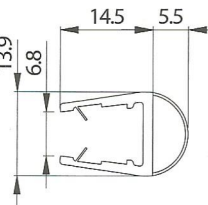

BOX DOCCIA - BOX DUCHA SHOWER BOXES - DUSCHKABINEN

8PT8-10
2200mm

8PT1-10
2500mm

8PT8-20
2200mm

8PT1-20
2500mm

8PT8-25
2200mm

8PT8-26
2200mm