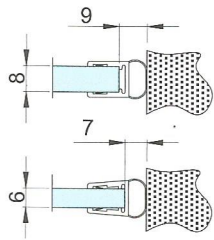

BOX DOCCIA - BOX DUCHA SHOWER BOXES - DUSCHKABINEN

8PT8-10
2200mm

8PT1-10
2500mm

8PT8-20
2200mm

8PT1-20
2500mm

8PT8-25
2200mm

8PT8-26
2200mm