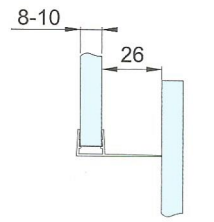

BOX DOCCIA - BOX DUCHA SHOWER BOXES - DUSCHKABINEN

8PT8-10
2200mm

8PT1-10
2500mm

8PT8-20
2200mm

8PT1-20
2500mm

8PT8-25
2200mm

8PT8-26
2200mm