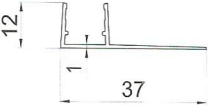

BOX DOCCIA - BOX DUCHA SHOWER BOXES - DUSCHKABINEN

8PT8-10
2200mm

8PT1-10
2500mm

8PT8-20
2200mm

8PT1-20
2500mm

8PT8-25
2200mm

8PT8-26
2200mm