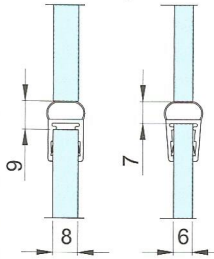

BOX DOCCIA - BOX DUCHA SHOWER BOXES - DUSCHKABINEN

8PT8-10
2200mm

8PT1-10
2500mm

8PT8-20
2200mm

8PT1-20
2500mm

8PT8-25
2200mm

8PT8-26
2200mm