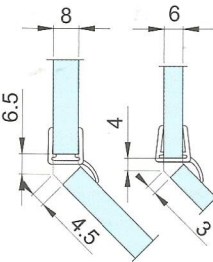

BOX DOCCIA - BOX DUCHA SHOWER BOXES - DUSCHKABINEN

8PT8-10
2200mm

8PT1-10
2500mm

8PT8-20
2200mm

8PT1-20
2500mm

8PT8-25
2200mm

8PT8-26
2200mm