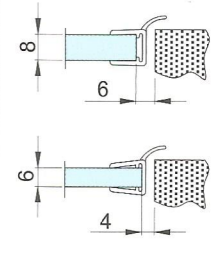

BOX DOCCIA - BOX DUCHA SHOWER BOXES - DUSCHKABINEN

8PT8-10
2200mm

8PT1-10
2500mm

8PT8-20
2200mm

8PT1-20
2500mm

8PT8-25
2200mm

8PT8-26
2200mm