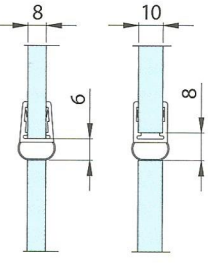

BOX DOCCIA - BOX DUCHA SHOWER BOXES - DUSCHKABINEN

8PT8-10
2200mm

8PT1-10
2500mm

8PT8-20
2200mm

8PT1-20
2500mm

8PT8-25
2200mm

8PT8-26
2200mm