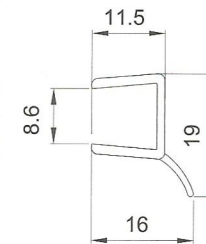

BOX DOCCIA - BOX DUCHA SHOWER BOXES - DUSCHKABINEN

8PT8-10
2200mm

8PT1-10
2500mm

8PT8-20
2200mm

8PT1-20
2500mm

8PT8-25
2200mm

8PT8-26
2200mm