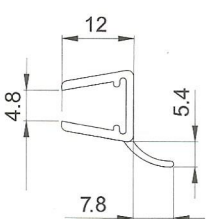

BOX DOCCIA - BOX DUCHA SHOWER BOXES - DUSCHKABINEN

8PT8-10
2200mm

8PT1-10
2500mm

8PT8-20
2200mm

8PT1-20
2500mm

8PT8-25
2200mm

8PT8-26
2200mm