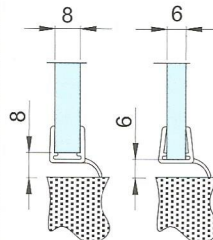

BOX DOCCIA - BOX DUCHA SHOWER BOXES - DUSCHKABINEN

8PT8-10
2200mm

8PT1-10
2500mm

8PT8-20
2200mm

8PT1-20
2500mm

8PT8-25
2200mm

8PT8-26
2200mm