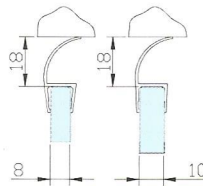

BOX DOCCIA - BOX DUCHA SHOWER BOXES - DUSCHKABINEN

8PT8-30
2200mm

8PT1-30
2500mm

8PT1-33
2500mm

8PT8-35
2200mm

8PT8-35C
R=540mm
L=490mm

8PT1-35
2500mm