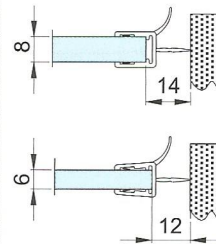

BOX DOCCIA - BOX DUCHA SHOWER BOXES - DUSCHKABINEN

8PT8-30
2200mm

8PT1-30
2500mm

8PT1-33
2500mm

8PT8-35
2200mm

8PT8-35C
R=540mm
L=490mm

8PT1-35
2500mm