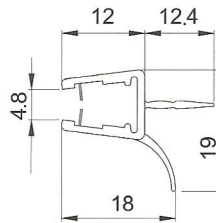

BOX DOCCIA - BOX DUCHA SHOWER BOXES - DUSCHKABINEN

8PT8-30
2200mm

8PT1-30
2500mm

8PT1-33
2500mm

8PT8-35
2200mm

8PT8-35C
R=540mm
L=490mm

8PT1-35
2500mm