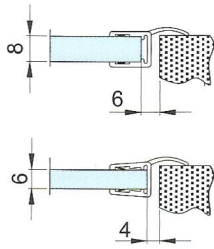

BOX DOCCIA - BOX DUCHA SHOWER BOXES - DUSCHKABINEN

8PT8-30
2200mm

8PT1-30
2500mm

8PT1-33
2500mm

8PT8-35
2200mm

8PT8-35C
R=540mm
L=490mm

8PT1-35
2500mm