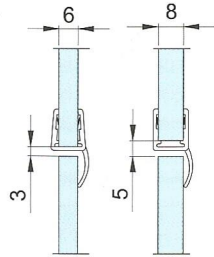

BOX DOCCIA - BOX DUCHA SHOWER BOXES - DUSCHKABINEN

8PT8-30
2200mm

8PT1-30
2500mm

8PT1-33
2500mm

8PT8-35
2200mm

8PT8-35C
R=540mm
L=490mm

8PT1-35
2500mm