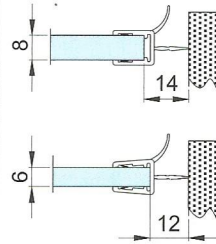

BOX DOCCIA - BOX DUCHA SHOWER BOXES - DUSCHKABINEN

8PT8-30
2200mm

8PT1-30
2500mm

8PT1-33
2500mm

8PT8-35
2200mm

8PT8-35C
R=540mm
L=490mm

8PT1-35
2500mm