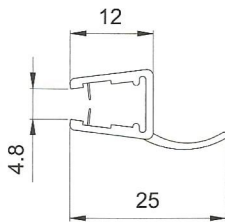

BOX DOCCIA - BOX DUCHA SHOWER BOXES - DUSCHKABINEN

8PT8-30
2200mm

8PT1-30
2500mm

8PT1-33
2500mm

8PT8-35
2200mm

8PT8-35C
R=540mm
L=490mm

8PT1-35
2500mm