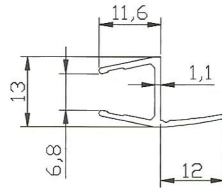

BOX DOCCIA - BOX DUCHA SHOWER BOXES - DUSCHKABINEN

8PT8-30
2200mm

8PT1-30
2500mm

8PT1-33
2500mm

8PT8-35
2200mm

8PT8-35C
R=540mm
L=490mm

8PT1-35
2500mm