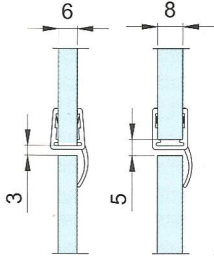

BOX DOCCIA - BOX DUCHA SHOWER BOXES - DUSCHKABINEN

8PT8-30
2200mm

8PT1-30
2500mm

8PT1-33
2500mm

8PT8-35
2200mm

8PT8-35C
R=540mm
L=490mm

8PT1-35
2500mm