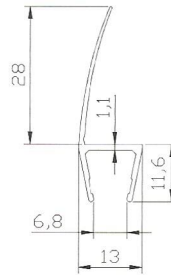

BOX DOCCIA - BOX DUCHA SHOWER BOXES - DUSCHKABINEN

8PT8-30
2200mm

8PT1-30
2500mm

8PT1-33
2500mm

8PT8-35
2200mm

8PT8-35C
R=540mm
L=490mm

8PT1-35
2500mm