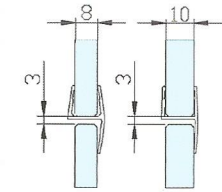

BOX DOCCIA - BOX DUCHA SHOWER BOXES - DUSCHKABINEN

8PT8-30
2200mm

8PT1-30
2500mm

8PT1-33
2500mm

8PT8-35
2200mm

8PT8-35C
R=540mm
L=490mm

8PT1-35
2500mm