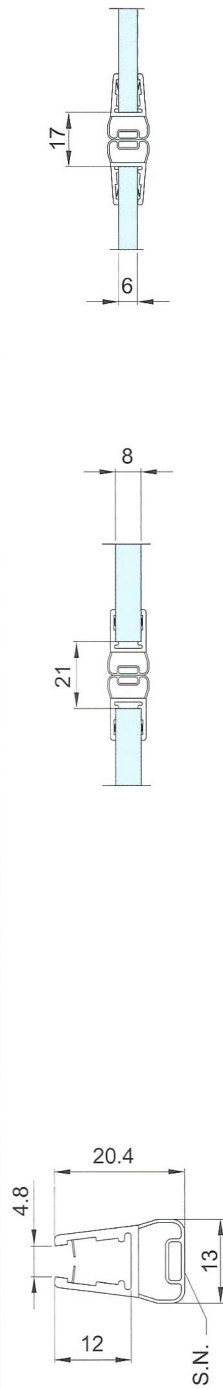

BOX DOCCIA - BOX DUCHA SHOWER BOXES - DUSCHKABINEN

8PT8-40
2200mm

8PT8-45
2200mm

8PT8-50
2200mm

8PT8-60/61
2200mm

8PT1-60/61
2500mm