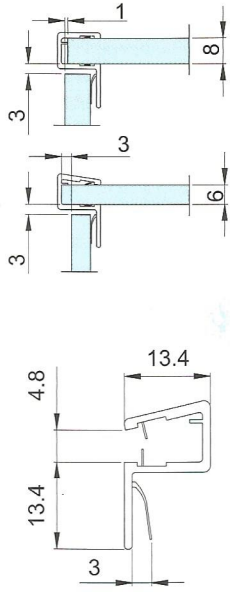

BOX DOCCIA - BOX DUCHA SHOWER BOXES - DUSCHKABINEN

8PT8-40
2200mm

8PT8-45
2200mm

8PT8-50
2200mm

8PT8-60/61
2200mm

8PT1-60/61
2500mm