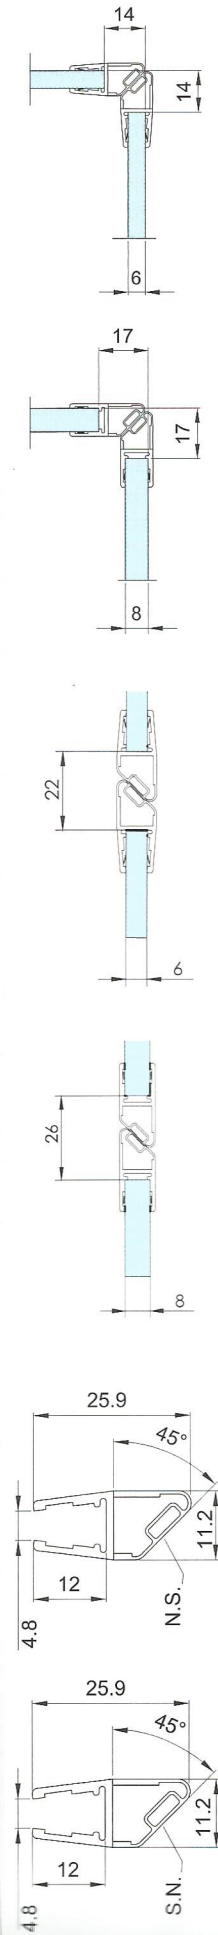

BOX DOCCIA - BOX DUCHA SHOWER BOXES - DUSCHKABINEN

8PT8-40
2200mm

8PT8-45
2200mm

8PT8-50
2200mm

8PT8-60/61
2200mm

8PT1-60/61
2500mm