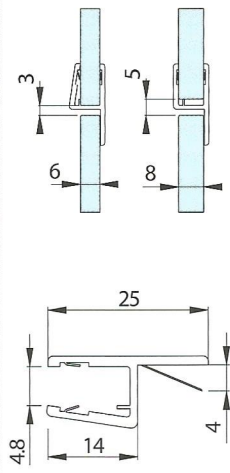

BOX DOCCIA - BOX DUCHA SHOWER BOXES - DUSCHKABINEN

8PT8-40
2200mm

8PT8-45
2200mm

8PT8-50
2200mm

8PT8-60/61
2200mm

8PT1-60/61
2500mm