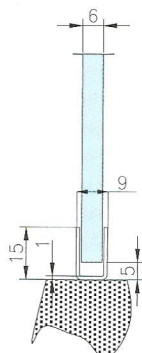

# BOX DOCCIA - BOX DUCHA SHOWER BOXES - DUSCHKABINEN

**8PT8-70/71**  
2200mm

135°

**8PI1-32**  
2200mm

**8P06**  
2200mm

**8P08**  
2200mm

**8P10**  
2200mm

**8PT6-37**  
2200mm

**8PT8-37**  
2200mm