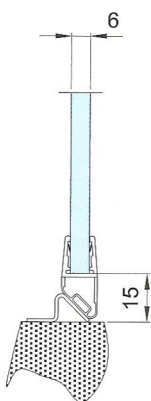

# BOX DOCCIA - BOX DUCHA SHOWER BOXES - DUSCHKABINEN

**8PT8-70/71**  
2200mm

135°

**8PI1-32**  
2200mm

**8P06**  
2200mm

**8P08**  
2200mm

**8P10**  
2200mm

**8PT6-37**  
2200mm

**8PT8-37**  
2200mm