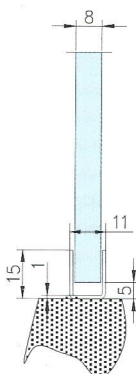

# BOX DOCCIA - BOX DUCHA SHOWER BOXES - DUSCHKABINEN

**8PT8-70/71**  
2200mm

135°

**8PI1-32**  
2200mm

**8P06**  
2200mm

**8P08**  
2200mm

**8P10**  
2200mm

**8PT6-37**  
2200mm

**8PT8-37**  
2200mm