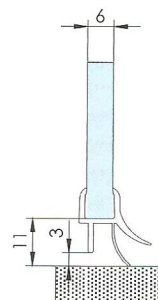

# BOX DOCCIA - BOX DUCHA SHOWER BOXES - DUSCHKABINEN

**8PT8-70/71**  
2200mm

135°

**8PI1-32**  
2200mm

**8P06**  
2200mm

**8P08**  
2200mm

**8P10**  
2200mm

**8PT6-37**  
2200mm

**8PT8-37**  
2200mm