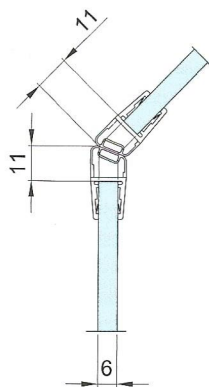

# BOX DOCCIA - BOX DUCHA SHOWER BOXES - DUSCHKABINEN

**8PT8-70/71**  
2200mm

135°

**8PI1-32**  
2200mm

**8P06**  
2200mm

**8P08**  
2200mm

**8P10**  
2200mm

**8PT6-37**  
2200mm

**8PT8-37**  
2200mm