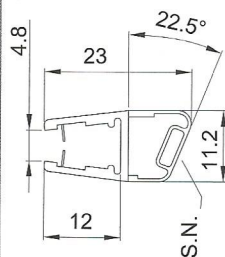

# BOX DOCCIA - BOX DUCHA SHOWER BOXES - DUSCHKABINEN

**8PT8-70/71**  
2200mm

135°

**8PI1-32**  
2200mm

**8P06**  
2200mm

**8P08**  
2200mm

**8P10**  
2200mm

**8PT6-37**  
2200mm

**8PT8-37**  
2200mm