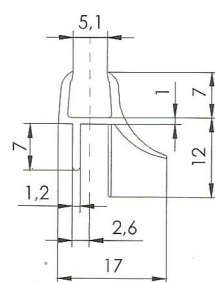

# BOX DOCCIA - BOX DUCHA SHOWER BOXES - DUSCHKABINEN

**8PT8-70/71**  
2200mm

135°

**8PI1-32**  
2200mm

**8P06**  
2200mm

**8P08**  
2200mm

**8P10**  
2200mm

**8PT6-37**  
2200mm

**8PT8-37**  
2200mm