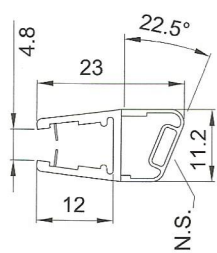

# BOX DOCCIA - BOX DUCHA SHOWER BOXES - DUSCHKABINEN

**8PT8-70/71**  
2200mm

135°

**8PI1-32**  
2200mm

**8P06**  
2200mm

**8P08**  
2200mm

**8P10**  
2200mm

**8PT6-37**  
2200mm

**8PT8-37**  
2200mm