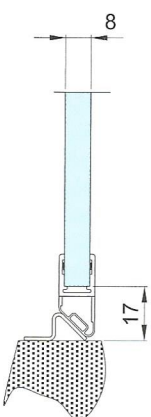

# BOX DOCCIA - BOX DUCHA SHOWER BOXES - DUSCHKABINEN

**8PT8-70/71**  
2200mm

135°

**8PI1-32**  
2200mm

**8P06**  
2200mm

**8P08**  
2200mm

**8P10**  
2200mm

**8PT6-37**  
2200mm

**8PT8-37**  
2200mm