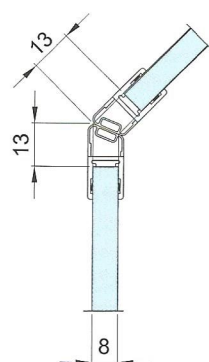

# BOX DOCCIA - BOX DUCHA SHOWER BOXES - DUSCHKABINEN

**8PT8-70/71**  
2200mm

135°

**8PI1-32**  
2200mm

**8P06**  
2200mm

**8P08**  
2200mm

**8P10**  
2200mm

**8PT6-37**  
2200mm

**8PT8-37**  
2200mm