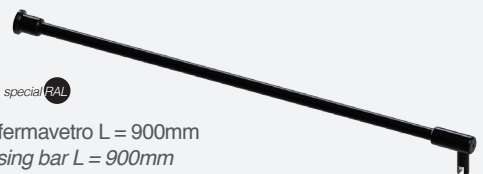

Essential and rigorous forms for all kit accessories. Available for glasses 6-8-10 mm. thick.

The black accessories make the space modern e harmonious.

BlackLine special RAL

8501R special RAL
cerniera vetro-muro
a scatto regolabile
*adjustable clicking hinge
glass to wall*

8505R special RAL
cerniera vetro-vetro
a scatto regolabile
*adjustable clicking hinge
glass to glass*

4428 special RAL
angolare vetro-muro regolabile
*adjustable angular fitting
glass to wall*

5400 special RAL
coppia pomoli Ø 25mm
pair of knobs Ø 25mm

5Q12 special RAL
coppia pomoli 20x20mm
pair of knobs 20x20mm

4429 special RAL
angolare vetro-vetro regolabile
*adjustable angular fitting
glass to glass*

8P08 special RAL
canalina fermavetro a U in acciaio inox
stainless steel U-shaped profiles